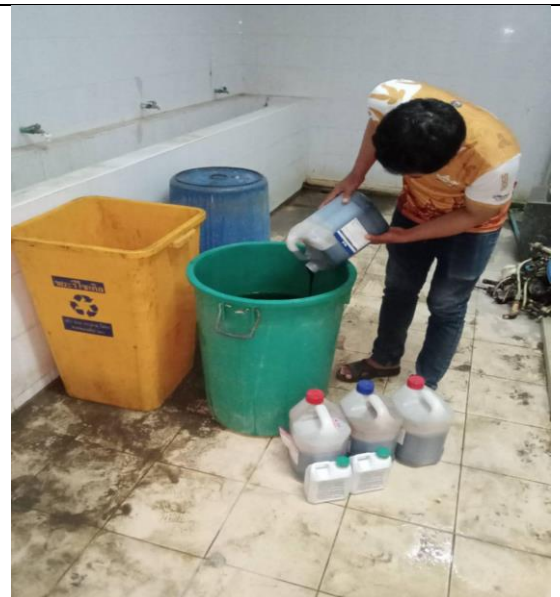

Description: / คำอธิบาย

SSKRU has a policy in Green University where water management is included in. The university inspects the water quality regularly and utilizes the treated water on daily basis, mainly, to water the trees within the university.